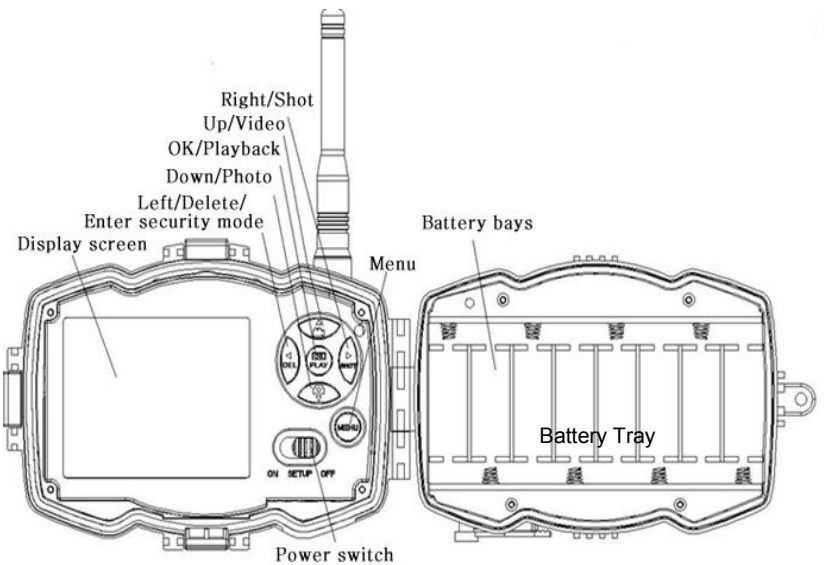

This camera, a digital scouting camera with communication function, is a digital, black flash (no red glow from the flash emitters when activated at night) surveillance camera that can be triggered by any human or animal movement and is monitored by a highly sensitive Passive Infrared (PIR) motion sensor. After being triggered, the camera then automatically captures high quality pictures (up to 30M pixels) or records video clips (1080 FHD).

MG984G-30M: This model instantly transmits pictures or videos (less than 10M) to your mobile device / to your e-mail via your chosen GPRS network.

You will only be alerted when the camera is triggered - unless otherwise set per custom settings. It takes color pictures or videos during the day with sufficient daylight. While at night, the built-in black flash LEDs can take clear night pictures or videos (these will be in black & white).