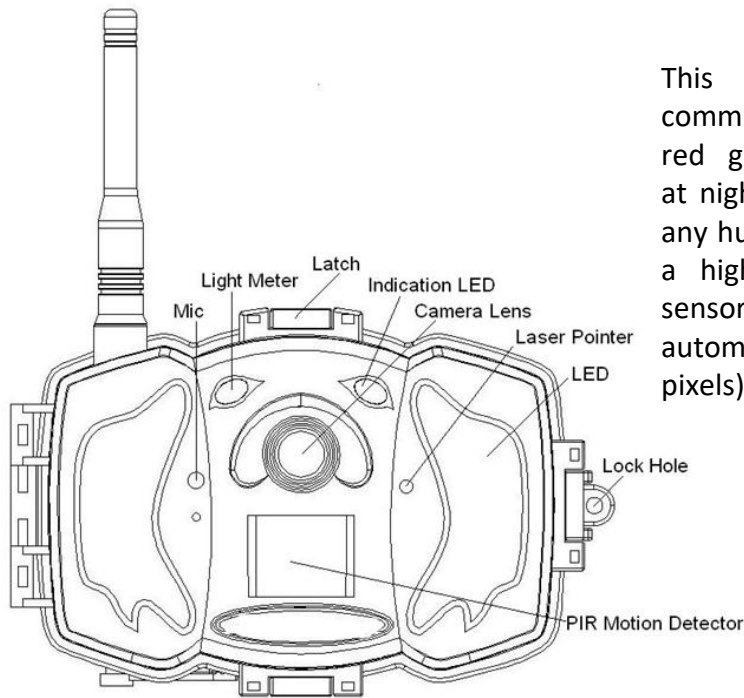

This camera, a digital scouting camera with communication function, is a digital, black flash (no red glow from the flash emitters when activated at night) surveillance camera that can be triggered by any human or animal movement and is monitored by a highly sensitive Passive Infrared (PIR) motion sensor. After being triggered, the camera then automatically captures high quality pictures (up to 30M pixels) or records video clips (1080 FHD).

MG984G-30M: This model instantly transmits pictures or videos (less than 10M) to your mobile device / to your e-mail via your chosen GPRS network.

You will only be alerted when the camera is triggered - unless otherwise set per custom settings. It takes color pictures or videos during the day with sufficient daylight. While at night, the built-in black flash LEDs can take clear night pictures or videos (these will be in black & white).