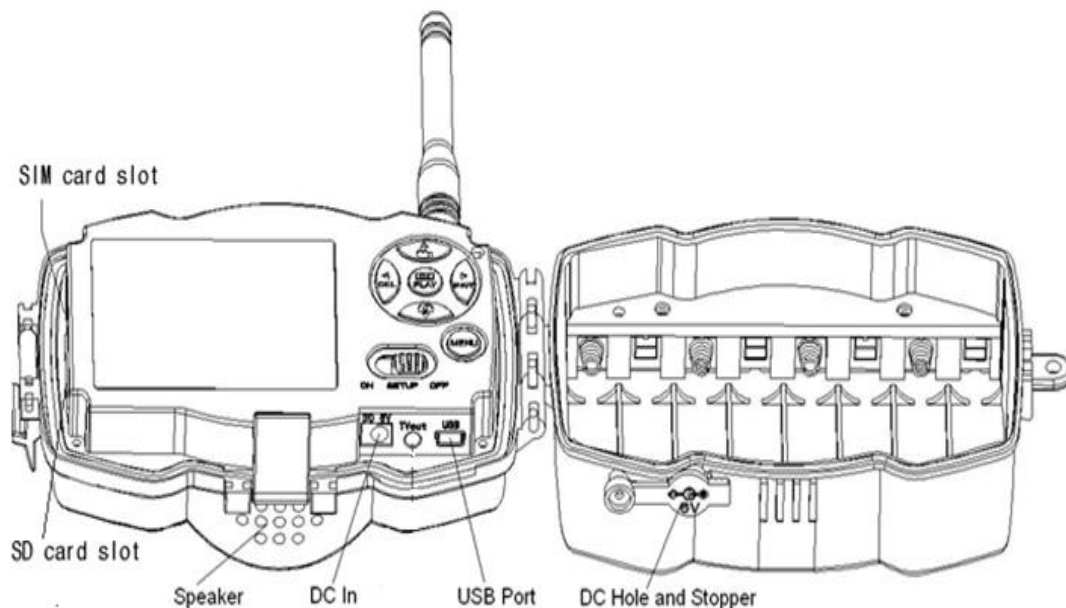

This camera, a digital scouting camera with communication function, is a digital, black flash (no red glow from the flash emitters when activated at night) surveillance camera that can be triggered by any human or animal movement and is monitored by a highly sensitive Passive Infrared (PIR) motion sensor. After being triggered, the camera then automatically captures high quality pictures (up to 30M pixels) or records video clips (1080 FHD).

MG984G-30M: This model instantly transmits pictures or videos (less than 10M) to your mobile device / to your e-mail via your chosen GPRS network.

You will only be alerted when the camera is triggered - unless otherwise set per custom settings. It takes color pictures or videos during the day with sufficient daylight. While at night, the built-in black flash LEDs can take clear night pictures or videos (these will be in black & white).