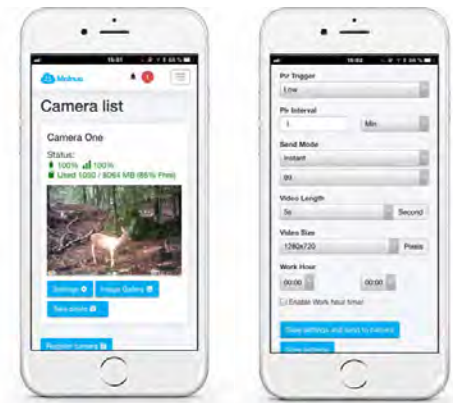

- ✓ **No Monthly Hosting fees**
- ✓ Get 300 credits when you register a camera! Credits are only used when remotely changing /checking camera parameters on Molnus.
- ✓ No difficult SMTP and email settings.
- ✓ No SPAM filter issues.
- ✓ No long delays on notifications.
- ✓ No more searching email inboxes for photos.
- ✓ No more Junk mail warnings.
- ✓ No waiting for images.
- ✓ Control all your camera settings directly from Molnus.
- ✓ Control your camera from web browser or mobile App.
- ✓ Secure upload and cloud storage.
- ✓ Push notification to both browser and app.
- ✓ Photo gallery for easy management of photos.
- ✓ Embedded video player allows you to watch videos directly in application or browser.
- ✓ Total control over your camera
- ✓ Access settings from anywhere
- ✓ Enable SMS Control
- ✓ Set work hours