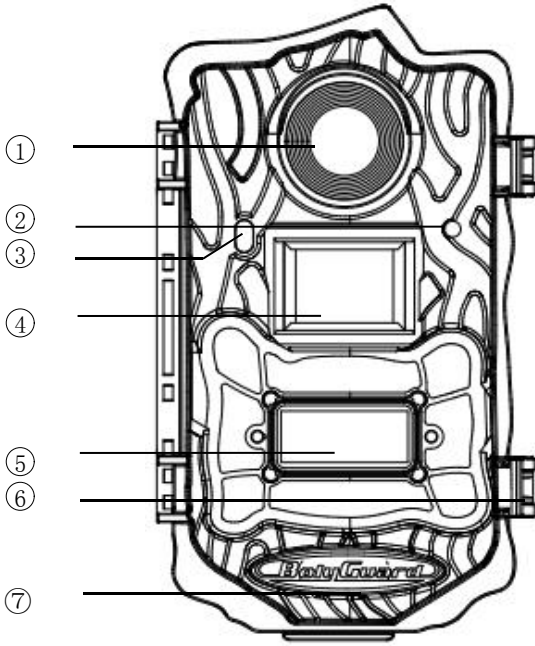

## BG960-K18W

BG960-K18W is a wide angle (110 degree field of view) camera trap which is equipped with the Scout Guard / Boly self-developed BL-002 lens.

With its 18MP image resolution and 1080p video high definition, this camera presents vivid scenes of whatever it captures. BG960 and BG962 series use Black flash invisible IR that cannot be seen by animals at night and so cannot disturb them. 8 or 4 units of AA batteries are used in these cameras.

Fig. 1: Front view of BG960-K18W

Fig. 2: Inner panel view

Fig. 3: Bottom view

①	Lens	②	Mic	③	Indication LED
④	PIR	⑤	Flash	⑥	Lock
⑦	Speaker	⑧	LCD display	⑨	Battery bays
⑩	Operation Panel	⑪	Power Switch	⑫	DC 6V
⑬	TV out	⑭	USB port	⑮	SD card slot
⑯	Bottom Screw	⑰	DC hole and Stopper		

**Features:**

- Camera Mode: YES
- Video Mode: YES
- Pic+Video Mode: YES
- Time Lapse: YES
- Sound Recording: YES
  - Day & Night Modes
  - Color photos and videos during the day and black-and-white photos and videos at night
- Trigger Time: 0.7 sec.
- Image Resolution: 18MP / 12MP / 5MP
- Video Resolution: 1080FHD(1920×1080) / 720P HD (1280×720) / VGA (640×480)
- Photo Burst: 1-5 Photos
- Lens: F/NO=2.4; FOV (Field of View)=110°
- PIR Detection: 100ft
- Display Screen: Built-in 2.0" colour LCD
- Memory Card: Supports from 8 MB to 32 GB
- Video Length: 5–180 sec.
- PIR Sensitivity: Adjustable (High / Normal / Low)
- Operation Temp: -20 - +60°C
- Weight: 0.35 kg
- Power Supply: 8\*AA or 4\*AA batteries - or external DC 6V, 2A
- Stand-by Current: < 300uA
- Mounting: Belt
- Dimensions: 160x90x75 mm
- Operation Humidity: 5%-90%
- Security Authentication: FCC, CE, RoHS