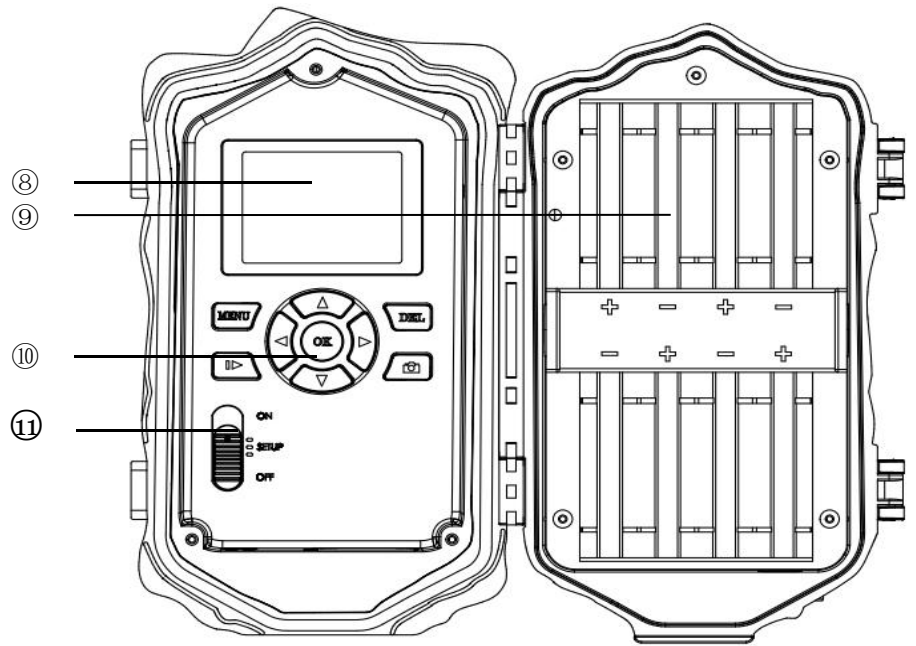

## BG960-K18W

BG960-K18W is a wide angle (110 degree field of view) camera trap which is equipped with the Scout Guard / Boly self-developed BL-002 lens.

With its 18MP image resolution and 1080p video high definition, this camera presents vivid scenes of whatever it captures. BG960 and BG962 series use Black flash invisible IR that cannot be seen by animals at night and so cannot disturb them. 8 or 4 units of AA batteries are used in these cameras.

Fig. 1: Front view of BG960-K18W

Fig. 2: Inner panel view

Fig. 3: Bottom view

①	Lens	②	Mic	③	Indication LED
④	PIR	⑤	Flash	⑥	Lock
⑦	Speaker	⑧	LCD display	⑨	Battery bays
⑩	Operation Panel	⑪	Power Switch	⑫	DC 6V
⑬	TV out	⑭	USB port	⑮	SD card slot
⑯	Bottom Screw	⑰	DC hole and Stopper		

**Features:**

- Camera Mode: YES
- Video Mode: YES
- Pic+Video Mode: YES
- Time Lapse: YES
- Sound Recording: YES
  - Day & Night Modes
  - Color photos and videos during the day and black-and-white photos and videos at night
- Trigger Time: 0.7 sec.
- Image Resolution: 18MP / 12MP / 5MP
- Video Resolution: 1080FHD(1920×1080) / 720P HD (1280×720) / VGA (640×480)
- Photo Burst: 1-5 Photos
- Lens: F/NO=2.4; FOV (Field of View)=110°
- PIR Detection: 100ft
- Display Screen: Built-in 2.0" colour LCD
- Memory Card: Supports from 8 MB to 32 GB
- Video Length: 5–180 sec.
- PIR Sensitivity: Adjustable (High / Normal / Low)
- Operation Temp: -20 - +60°C
- Weight: 0.35 kg
- Power Supply: 8\*AA or 4\*AA batteries - or external DC 6V, 2A
- Stand-by Current: < 300uA
- Mounting: Belt
- Dimensions: 160x90x75 mm
- Operation Humidity: 5%-90%
- Security Authentication: FCC, CE, RoHS