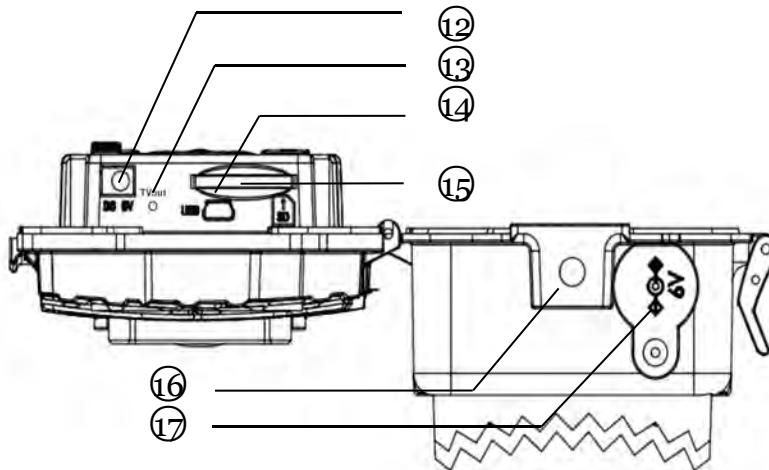

## BG960-K18W

BG960-K18W is a wide angle (110 degree field of view) camera trap which is equipped with the Scout Guard / Boly self-developed BL-002 lens.

With its 18MP image resolution and 1080p video high definition, this camera presents vivid scenes of whatever it captures. BG960 and BG962 series use Black flash invisible IR that cannot be seen by animals at night and so cannot disturb them. 8 or 4 units of AA batteries are used in these cameras.

Fig. 1: Front view of BG960-K18W

Fig. 2: Inner panel view

Fig. 3: Bottom view

①	Lens	②	Mic	③	Indication LED
④	PIR	⑤	Flash	⑥	Lock
⑦	Speaker	⑧	LCD display	⑨	Battery bays
⑩	Operation Panel	⑪	Power Switch	⑫	DC 6V
⑬	TV out	⑭	USB port	⑮	SD card slot
⑯	Bottom Screw	⑰	DC hole and Stopper		

**Features:**

- Camera Mode: YES
- Video Mode: YES
- Pic+Video Mode: YES
- Time Lapse: YES
- Sound Recording: YES
  - Day & Night Modes
  - Color photos and videos during the day and black-and-white photos and videos at night
- Trigger Time: 0.7 sec.
- Image Resolution: 18MP / 12MP / 5MP
- Video Resolution: 1080FHD(1920×1080) / 720P HD (1280×720) / VGA (640×480)
- Photo Burst: 1-5 Photos
- Lens: F/NO=2.4; FOV (Field of View)=110°
- PIR Detection: 100ft
- Display Screen: Built-in 2.0" colour LCD
- Memory Card: Supports from 8 MB to 32 GB
- Video Length: 5–180 sec.
- PIR Sensitivity: Adjustable (High / Normal / Low)
- Operation Temp: -20 - +60°C
- Weight: 0.35 kg
- Power Supply: 8\*AA or 4\*AA batteries - or external DC 6V, 2A
- Stand-by Current: < 300uA
- Mounting: Belt
- Dimensions: 160x90x75 mm
- Operation Humidity: 5%-90%
- Security Authentication: FCC, CE, RoHS