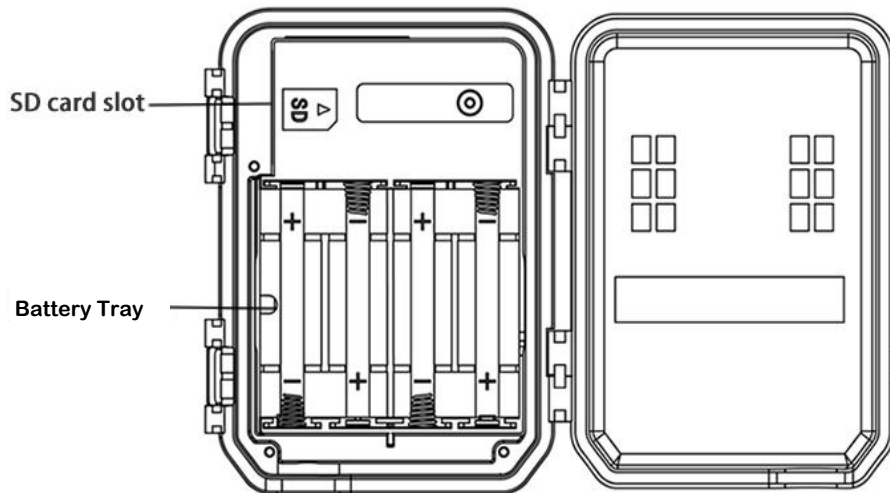

INFORMATION

SG520

- 16MP Small Profile Trail Camera
- Smallest game camera on the market (107x76x40 mm)

16MP image resolution and 1080p HD videos with audio

85ft. Detection and 70ft. flash range

Quick trigger time: <0.9s

Trigger interval: 0s-1h

940nm low glow IR LED lights

Supports up to a 32GB SD card

1.44" color viewer

Technical Specifications

Image Sensor	5MP CMOS Sensor 10MP, 16MP Interpolation
Lens	F/NO=2.2 FOV(Field of View)=55°
PIR detection range	85ft
Display Screen of Remote Control	1.44" LCD
Memory Card	Up to 32 GB
Image Resolution	16MP=4896×3264 10MP = 3648 ×2736 5MP = 2560×1920
Video Resolution	1920×1080(20fps) 1280x720 640×480
PIR Sensitivity	Adjustable (High/Normal/Low)
Trigger Time	<0.7s
Weight	180g(without battery)
Operation/Storage Tem.	-20 - +60°C / -30 - +70°C
Power Supply	4×AA
Sound Recording	Available
Mounting	Rope/Belt/Python lock
Dimensions	107 x76 x40 mm
Operation Humidity	5% - 90%
Security Authentication	FCC, CE, RoHS