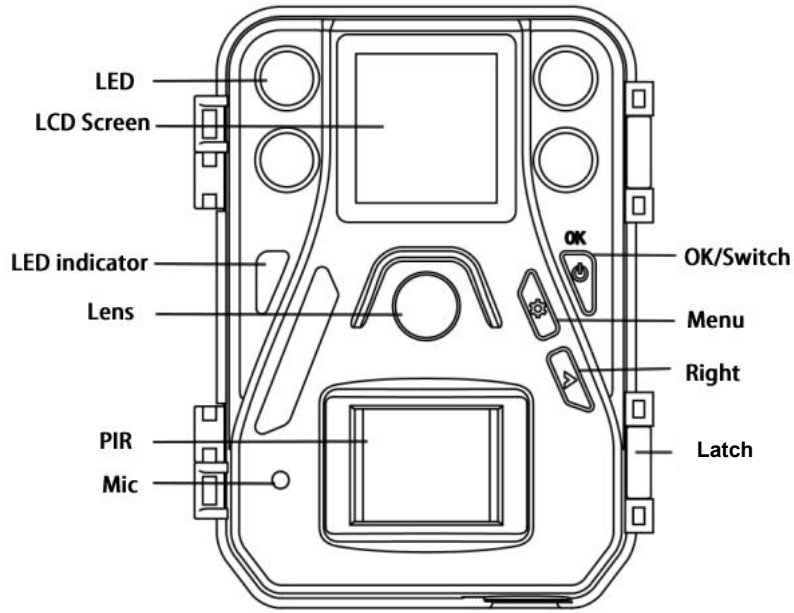

INFORMATION

SG520

- 16MP Small Profile Trail Camera
- Smallest game camera on the market (107x76x40 mm)

16MP image resolution and 1080p HD videos with audio

85ft. Detection and 70ft. flash range

Quick trigger time: <0.9s

Trigger interval: 0s-1h

940nm low glow IR LED lights

Supports up to a 32GB SD card

1.44" color viewer

Technical Specifications

Image Sensor	5MP CMOS Sensor 10MP, 16MP Interpolation
Lens	F/NO=2.2 FOV(Field of View)=55°
PIR detection range	85ft
Display Screen of Remote Control	1.44" LCD
Memory Card	Up to 32 GB
Image Resolution	16MP=4896×3264 10MP = 3648 ×2736 5MP = 2560×1920
Video Resolution	1920×1080(20fps) 1280x720 640×480
PIR Sensitivity	Adjustable (High/Normal/Low)
Trigger Time	<0.7s
Weight	180g(without battery)
Operation/Storage Tem.	-20 - +60°C / -30 - +70°C
Power Supply	4×AA
Sound Recording	Available
Mounting	Rope/Belt/Python lock
Dimensions	107 x76 x40 mm
Operation Humidity	5% - 90%
Security Authentication	FCC, CE, RoHS