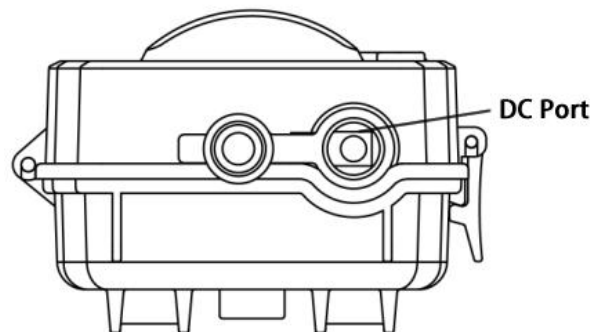

INFORMATION

SG520

- 16MP Small Profile Trail Camera
- Smallest game camera on the market (107x76x40 mm)

16MP image resolution and 1080p HD videos with audio

85ft. Detection and 70ft. flash range

Quick trigger time: <0.9s

Trigger interval: 0s-1h

940nm low glow IR LED lights

Supports up to a 32GB SD card

1.44" color viewer

Technical Specifications

Image Sensor	5MP CMOS Sensor 10MP, 16MP Interpolation
Lens	F/NO=2.2 FOV(Field of View)=55°
PIR detection range	85ft
Display Screen of Remote Control	1.44" LCD
Memory Card	Up to 32 GB
Image Resolution	16MP=4896×3264 10MP = 3648 ×2736 5MP = 2560×1920
Video Resolution	1920×1080(20fps) 1280x720 640×480
PIR Sensitivity	Adjustable (High/Normal/Low)
Trigger Time	<0.7s
Weight	180g(without battery)
Operation/Storage Tem.	-20 - +60°C / -30 - +70°C
Power Supply	4×AA
Sound Recording	Available
Mounting	Rope/Belt/Python lock
Dimensions	107 x76 x40 mm
Operation Humidity	5% - 90%
Security Authentication	FCC, CE, RoHS