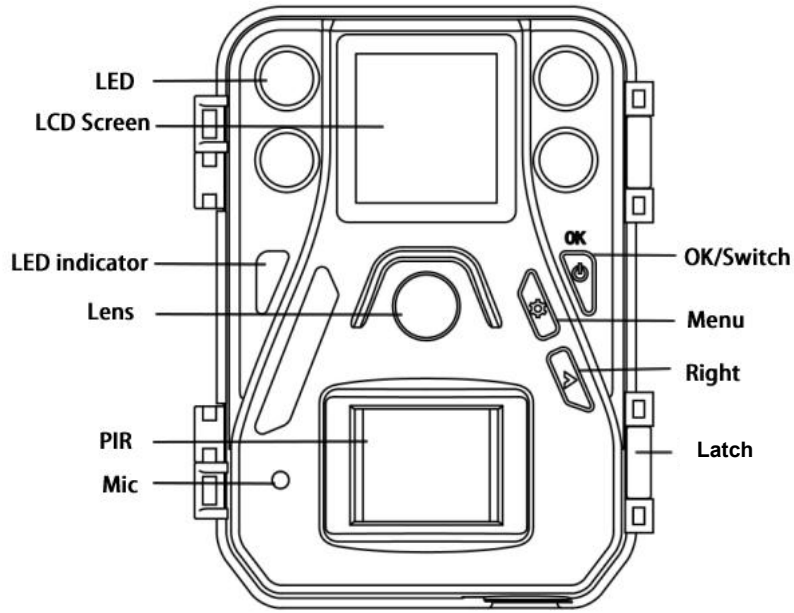

INFORMATION

BG330

This camera is one of our most economical game cameras in the market and can be used for digital surveillance, security, hunting, or bird watching. It is triggered by any movement of humans or animals, and is monitored by a highly sensitive Passive Infrared (PIR) motion sensor, and then automatically captures high quality pictures or records video clips. Designed for outdoor use, there is a built-in colour LCD display screen on the camera. It supports up to 32GB SD/SDHC cards and is resistant against water and snow.

Technical Specifications

Image Sensor	3MP CMOS Sensor 5MP, 8MP, 14MP Interpolation
Lens	F/NO=2.2 FOV(Field of View)=55°
PIR Detection Range	65ft
Illumination Distance	70ft
Display Screen of Remote Control	1.44" Color LCD
Memory Card	Up to 32 GB
Video Resolution	1280x720(20fps) 640x480(20fps)
PIR Sensitivity	Adjustable (High/Normal/Low/OFF)
Trigger Time	<0.8s
Weight	180g(without battery)
Operation/Storage Tem.	-20 - +60°C / -30 - +70°C
Power Supply	4xAA
Sound Recording	Available
Mounting	Rope/Belt/Python lock
Dimensions	107 x76 x40 mm
Operation Humidity	5% - 90%
Security Authentication	FCC, CE, RoHS