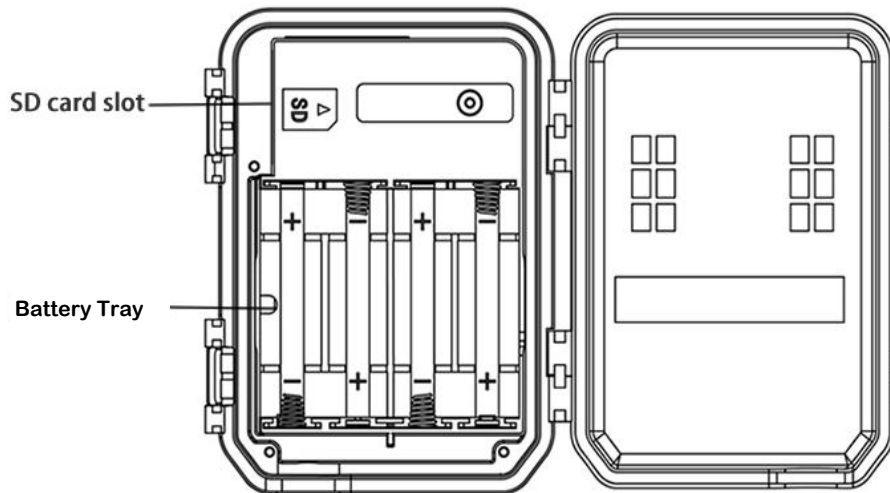

INFORMATION

BG330

This camera is one of our most economical game cameras in the market and can be used for digital surveillance, security, hunting, or bird watching. It is triggered by any movement of humans or animals, and is monitored by a highly sensitive Passive Infrared (PIR) motion sensor, and then automatically captures high quality pictures or records video clips. Designed for outdoor use, there is a built-in colour LCD display screen on the camera. It supports up to 32GB SD/SDHC cards and is resistant against water and snow.

Technical Specifications

Image Sensor	3MP CMOS Sensor 5MP, 8MP, 14MP Interpolation
Lens	F/NO=2.2 FOV(Field of View)=55°
PIR Detection Range	65ft
Illumination Distance	70ft
Display Screen of Remote Control	1.44" Color LCD
Memory Card	Up to 32 GB
Video Resolution	1280x720(20fps) 640x480(20fps)
PIR Sensitivity	Adjustable (High/Normal/Low/OFF)
Trigger Time	<0.8s
Weight	180g(without battery)
Operation/Storage Tem.	-20 - +60°C / -30 - +70°C
Power Supply	4xAA
Sound Recording	Available
Mounting	Rope/Belt/Python lock
Dimensions	107 x76 x40 mm
Operation Humidity	5% - 90%
Security Authentication	FCC, CE, RoHS